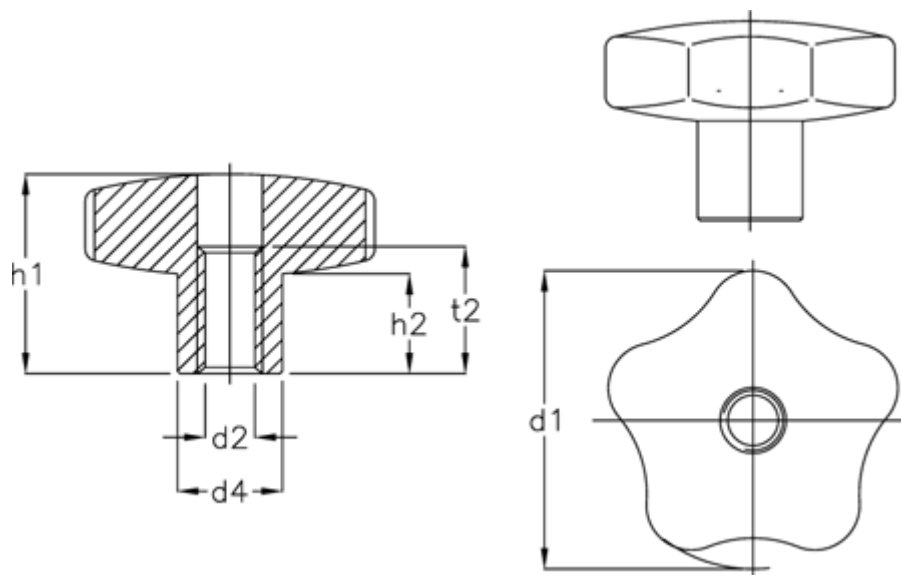

Article number: 20544466

Description: E+G Hand knob GN 5336-50-M 10-D-PL

Measures

$d_1 = 50$
 $d_2 = M10$
 $d_4 = 19$
 $H_1 = 32$
 $H_2 = 16$
 $t_2 = 20$